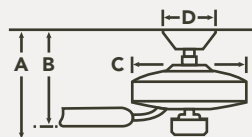

OPTIONAL CONTROLS

**DC COOLTOUCH™ TRANSMITTER - FULL FUNCTION 371075 (Shown)**

METAL CAPS

Includes a metal fixture cap for non-light use.

BLADE SPECS

Blade Finish & Part Number (Side 1) (Reversible) Fan Finish

Fixture Drop (from ceiling)	Blade Drop (from ceiling)	Housing (width)	Ceiling Canopy (width)
A: 14.25"	B: 13.50"	C: 10.75"	D: 6.75"

AIR PERFORMANCE

AIRFLOW Cubic Ft. Per Minute on High	POWER USAGE Watts on High (Excludes Lights)	AIRFLOW EFFICIENCY Cubic Ft. Per Minute Per Watt
7656	33	236